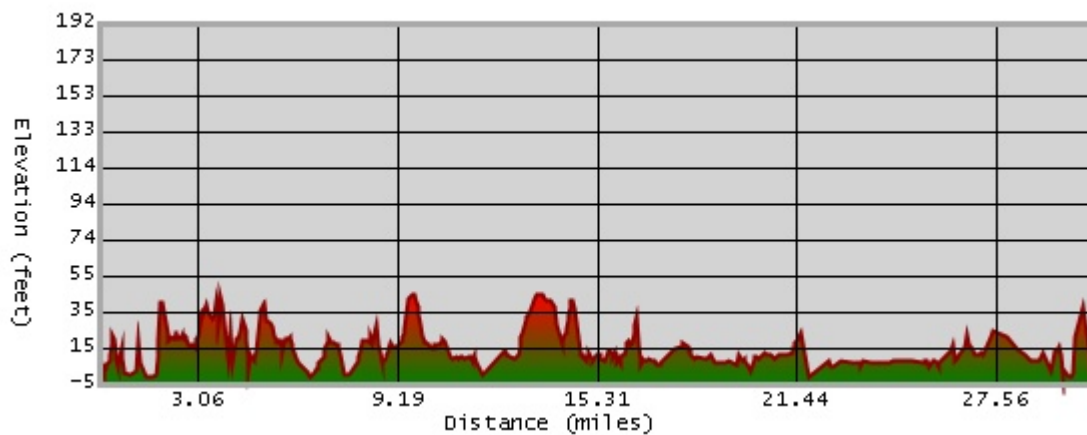

East Coast
Greenway.

Portsmouth, NH to Newburyport, MA: 30.19 mi
East Coast Greenway cue sheet no. S090-20100305
Created with