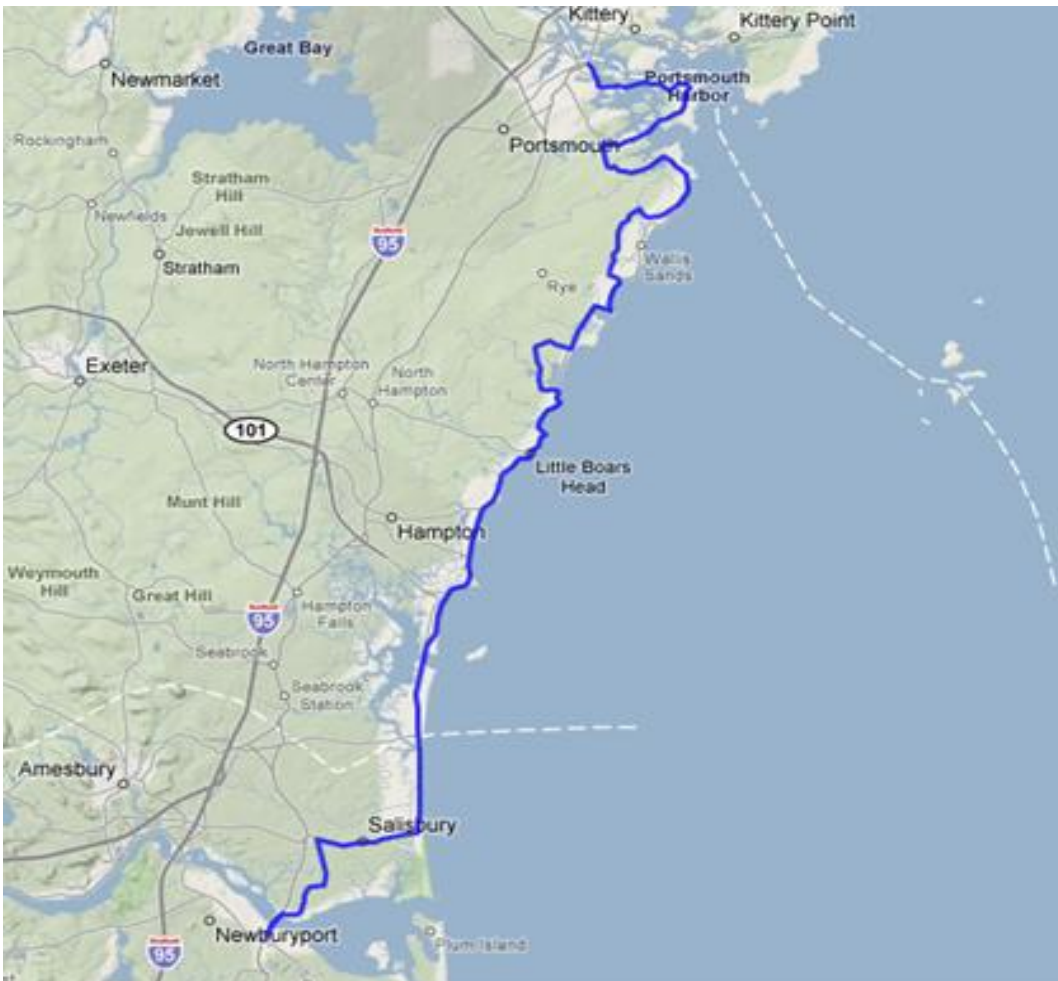

East Coast
Greenway.

Portsmouth, NH to Newburyport, MA: 30.19 mi
East Coast Greenway cue sheet no. S090-20100305
Created with 

Navigation instructions: Portsmouth, NH to Newburyport, MA

Distance	Instruction	Details	Distance to next
0.00 mi	Start	Memorial Bridge/NH-1 (New Hampshire side)	Then go 0.02 mi
0.02 mi	Bear Right	Scott Ave	Then go 0.05 mi
0.07 mi	Turn Right	Bow St/Wright Ave	Then go 0.01 mi
0.07 mi	Turn Right	Harbour Pl	Then go 0.07 mi
0.14 mi	Straight	Onto State St	Then go 0.03 mi
0.17 mi	Turn Left	Marcy St/NH-1B	Then go 0.34 mi
0.51 mi	Bear Left	To stay on Marcy St/NH-1B	Then go 0.22 mi
0.73 mi	Bear Left	Newcastle Ave/NH-1B	Then go 0.48 mi
1.21 mi	Straight	Portsmouth Ave/NH-1B	Then go 1.12 mi
2.33 mi	Bear Right	Main St/NH-1B	Then go 0.31 mi
2.64 mi	Bear Right	NH-1B/Wentworth Rd	Then go 2.29 mi
4.93 mi	Turn Left	NH-1A/Sagamore Ave	Then go 0.47 mi
5.40 mi	Turn Left	Pioneer Rd/NH-1A	Then go 2.54 mi
7.94 mi	Bear Right	Parsons Rd (NH-1A goes to the left)	Then go 0.92 mi
8.86 mi	Turn Left	Brackett Rd	Then go 0.27 mi
9.13 mi	Turn Left	To stay on Brackett Rd	Then go 1.39 mi
10.52 mi	Turn Left	Washington Rd	Then go 0.30 mi
10.82 mi	Turn Right	NH-1A/Ocean Blvd	Then go 0.67 mi
11.49 mi	Bear Right	To stay on NH-1A/Ocean Blvd	Then go 1.34 mi
12.83 mi	Turn Right	Cable Rd (NH-1A continues straight)	Then go 0.58 mi
13.41 mi	Straight	Continue on Central Rd	Then go 1.05 mi
14.46 mi	Turn Left	Sea Rd	Then go 0.33 mi
14.79 mi	Turn Right	NH-1A/Ocean Blvd	Then go 5.66 mi
20.45 mi	Bear Left	NH-1A/Ocean Blvd (NH-1A also goes to the left)	Then go 0.92 mi
21.37 mi	Straight	Continue on NH-1A/Ocean Blvd/Ashworth Ave	Then go 2.01 mi
23.38 mi	Straight	Continue on N End Blvd/MA-1A (Enter Massachusetts)	Then go 2.03 mi
25.41 mi	Turn Right	Beach Rd/NH-1A	Then go 2.01 mi