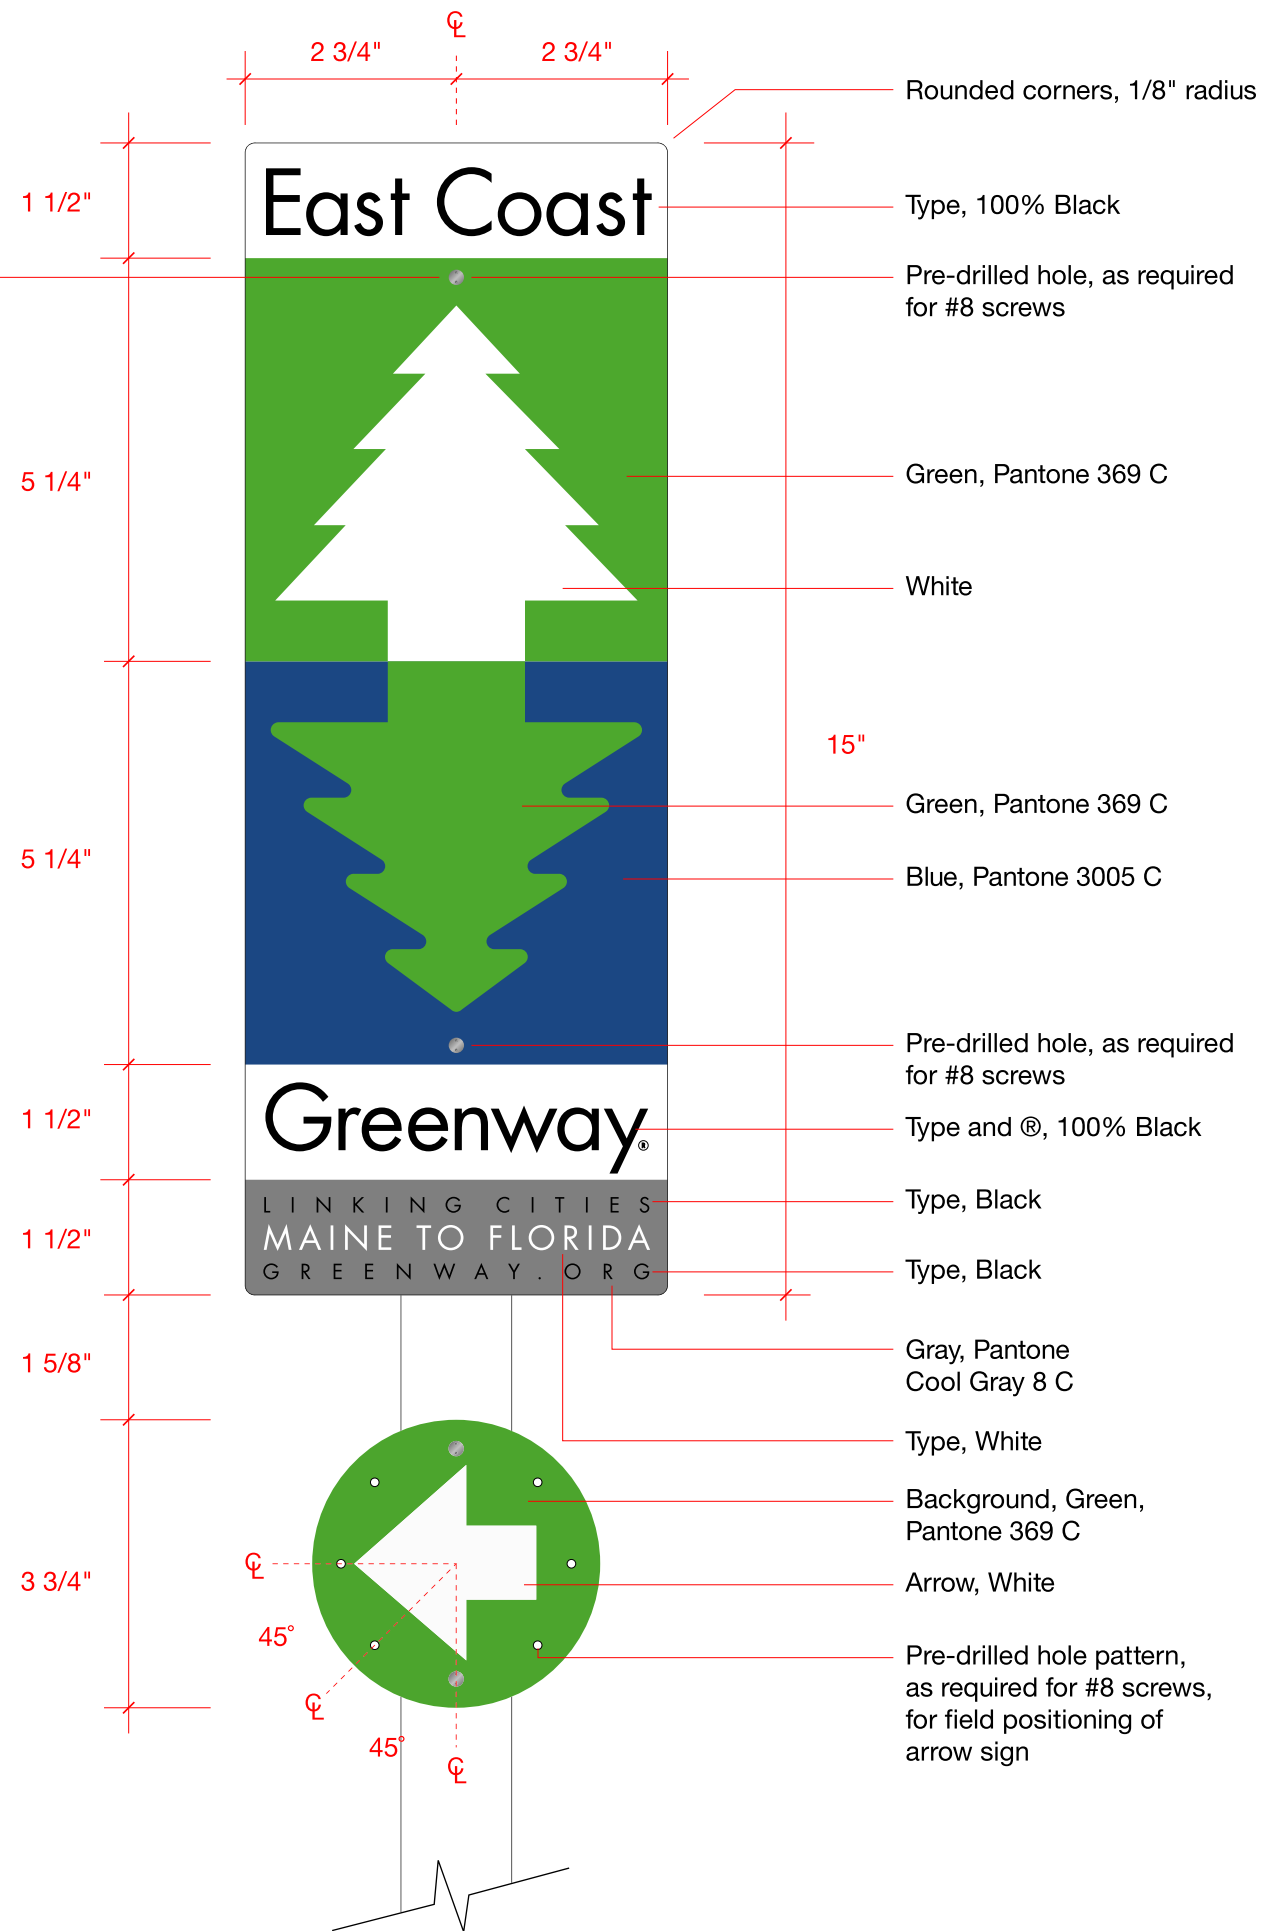

Side Section View

Elevation View

* Digital artwork to be provided by Designer

<p>Pentagram 204 Fifth Avenue, New York, NY 10010 Telephone 212.683.7000 Fax 212.532.0181</p>	
<p>Copyright of this design and this drawing is the property of Pentagram Design. Reproduction in whole or in part is forbidden without written sanction of Pentagram Design Inc. Do not scale. Use given dimensions.</p>	
<p>21 April 2003</p>	
<p>East Coast Greenway Trailblazing Sign</p>	
<p>Version 1A Details</p>	
<p>Scale 1:2.5</p>	<p>2 of 2</p>